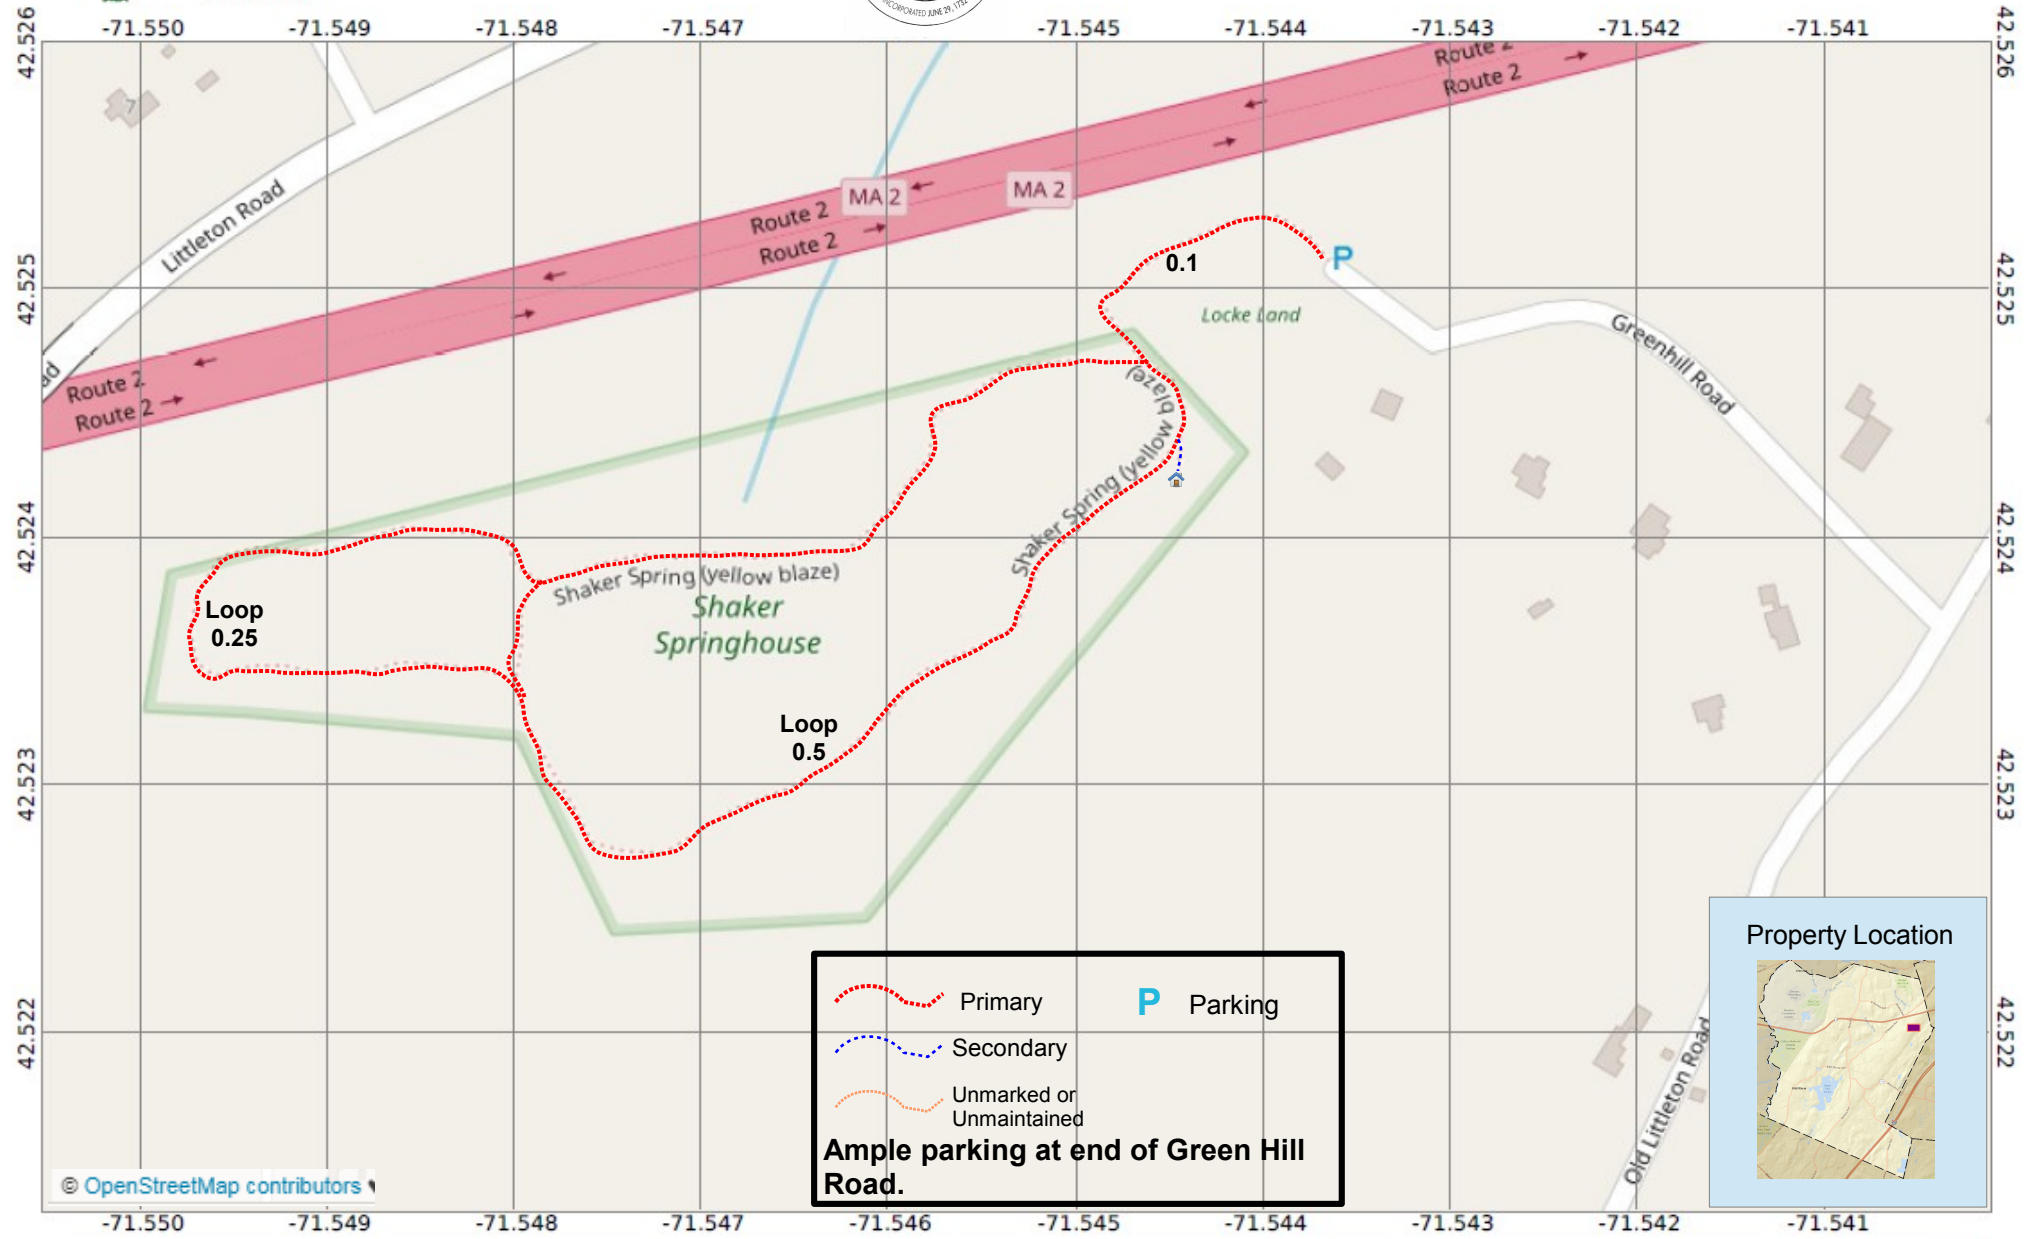

Shaker Spring House Trail

--- Primary **P** Parking
--- Secondary
--- Unmarked or Unmaintained
Ample parking at end of Green Hill Road.

© OpenStreetMap contributors

Total length of all trails: 0.9 miles